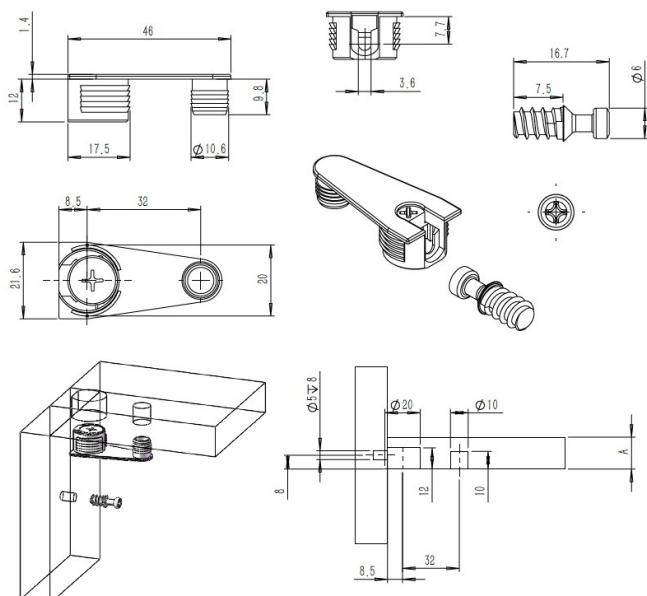

PRODUCT SHEET

Description:

Shelf Connector "Eccentric" W/ \varnothing 10mm Dowel, Zamak NPL, F/ 16 mm Panels, \varnothing 20x12mm, Incl. Steel Screw \varnothing 6x16mm

Item number:

11.04.585-0

Units	Box	Carton	HS Code	Barcode
Pcs.		1000	8302420090	 5704866515207