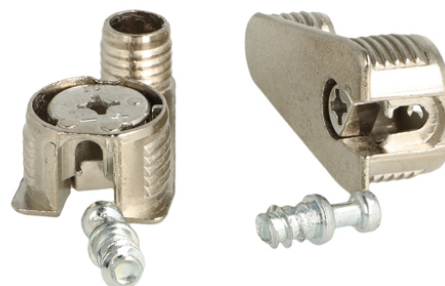

PRODUCT SHEET

Description:

Shelf Connector "Eccentric" W/ \varnothing 10mm Dowel, Zamak NPL, F/ 16 mm Panels, \varnothing 20x12mm, Incl. Steel Screw \varnothing 6x16mm

Item number:

11.04.585-0

Units	Box	Carton	HS Code	Barcode
Pcs.		1000	8302420090	 5704866515207